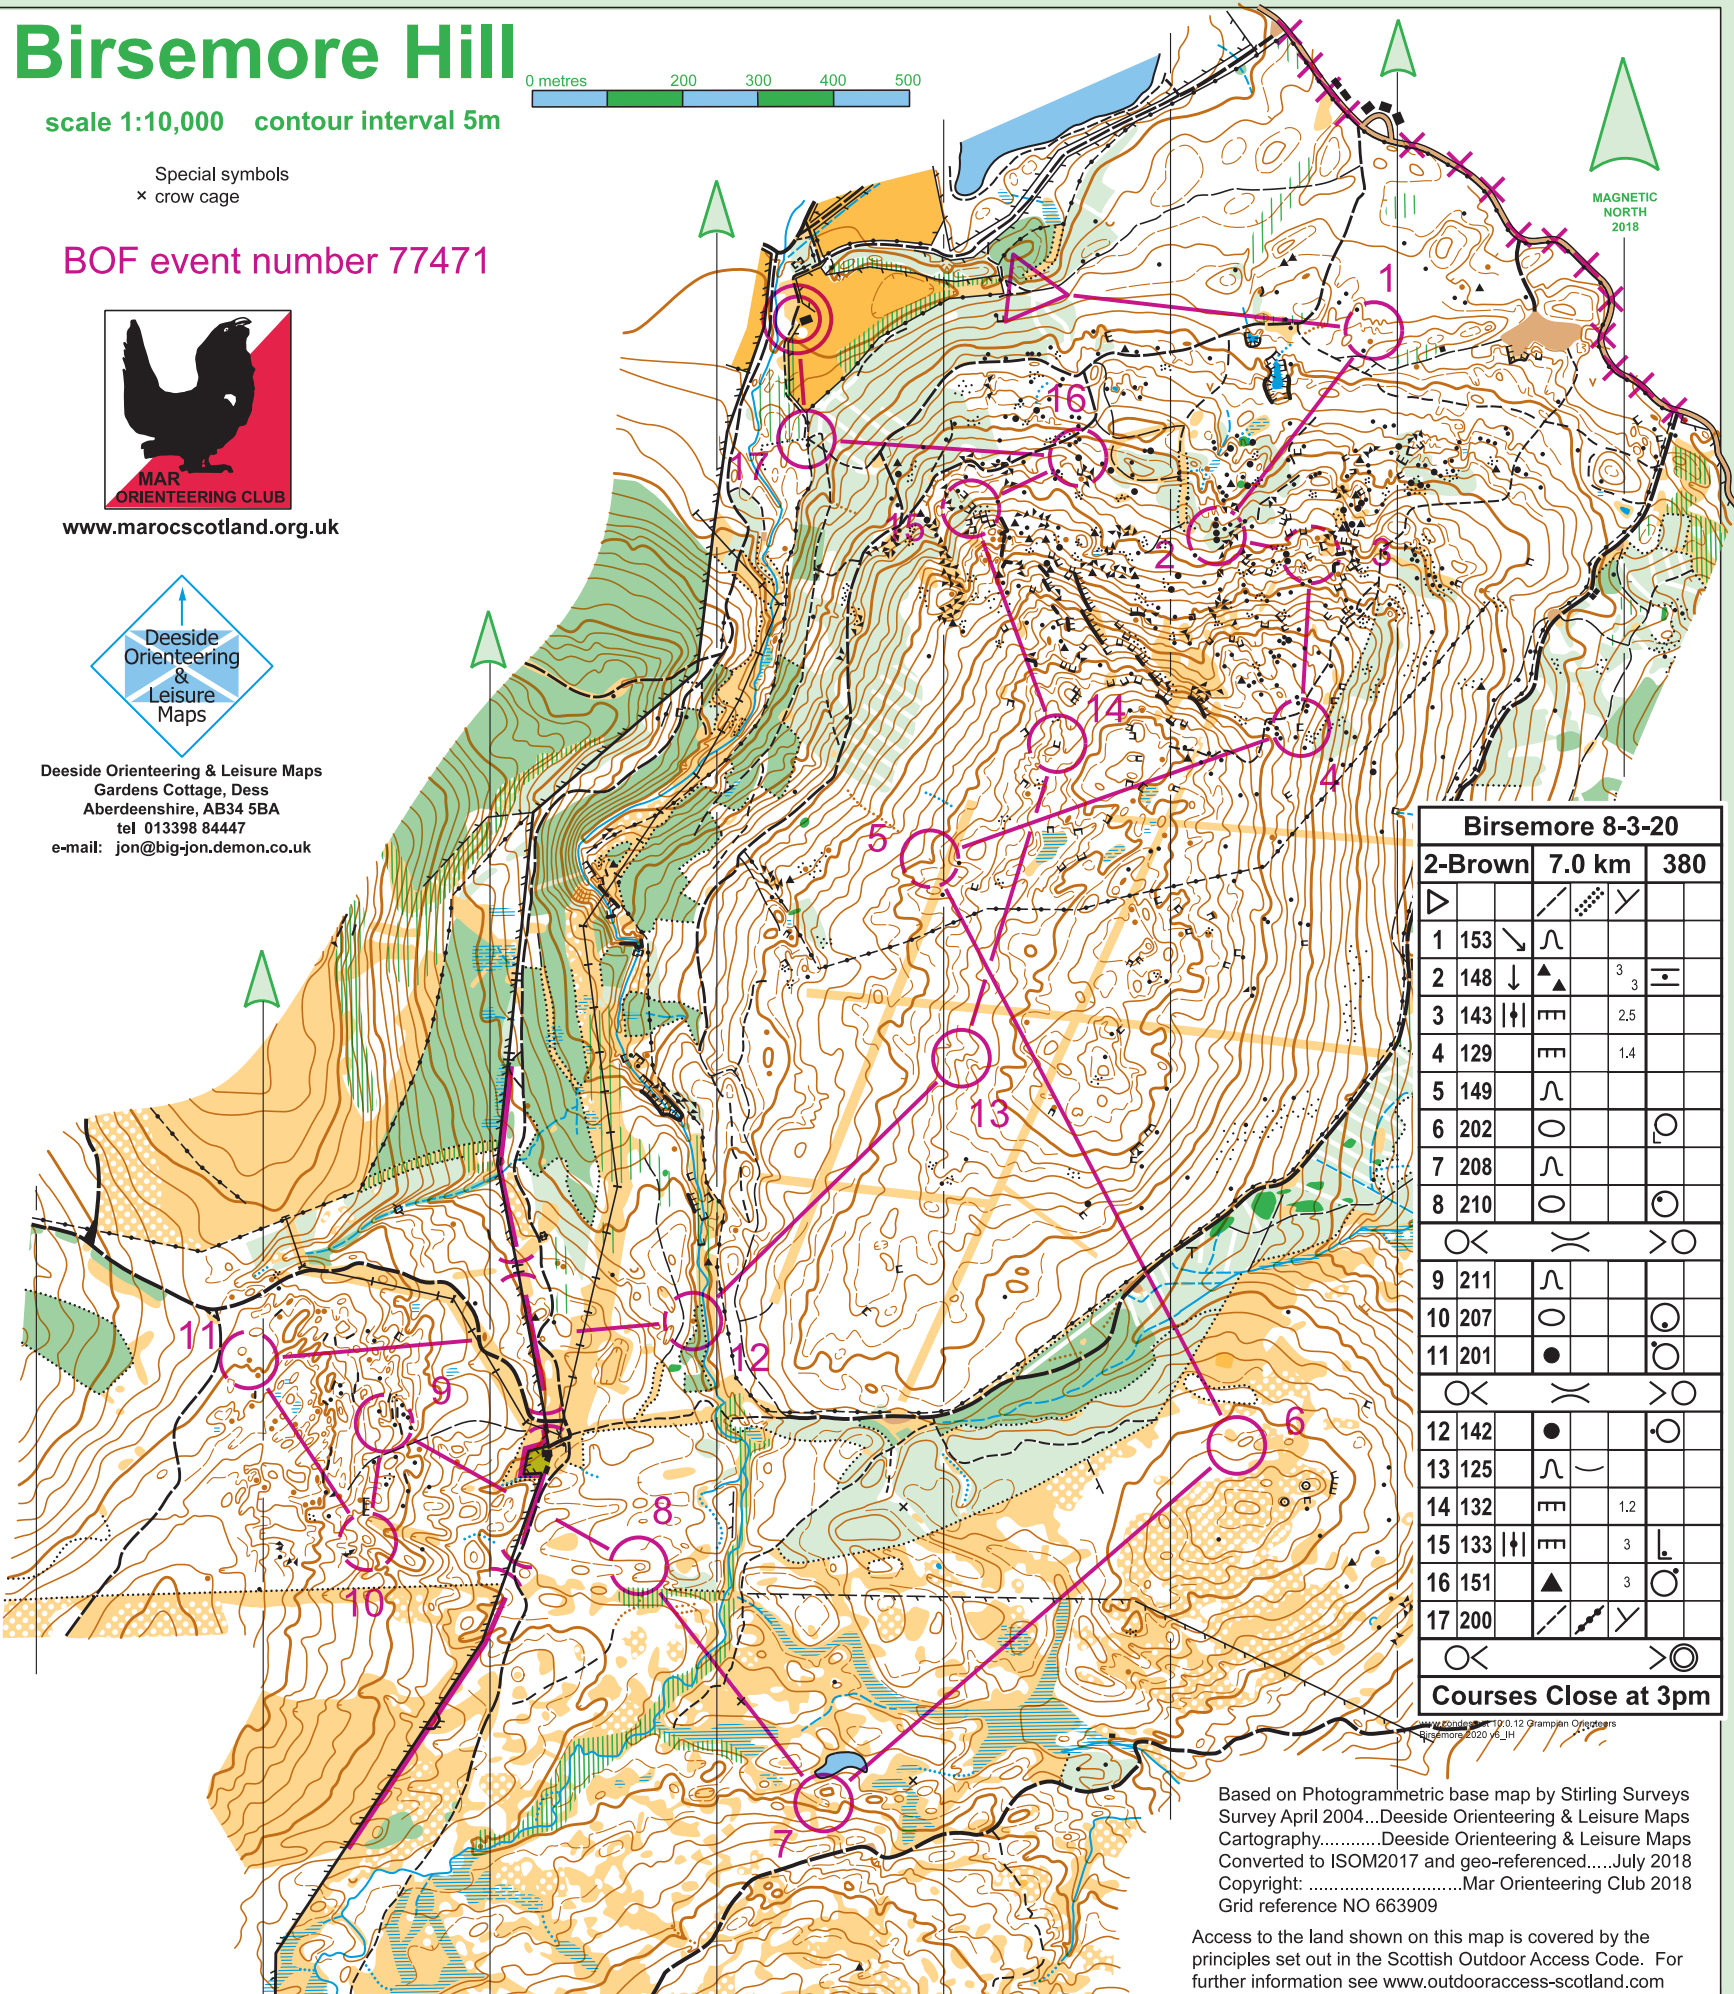

Access to the land shown on this map is covered by the principles set out in the Scottish Outdoor Access Code. For further information see www.outdooraccess-scotland.com

Birsemore Hill

scale 1:10,000 contour interval 5m

MAGNETIC NORTH 2018

Birsemore 8-3-20

2-Brown 7.0 km 380

		1	2	3	4	5	6	7	8	9	10	11	12	13	14	15	16	17
1	153	↘	∩															
2	148	↓	▲	³ ₃														
3	143		≡	2.5														
4	129		≡	1.4														
5	149		∩															
6	202		○						○									
7	208		∩															
8	210		○						○									
		○	×		○													
9	211		∩															
10	207		○						○									
11	201		●						○									
		○	×		○													
12	142		●						○									
13	125		∩															
14	132		≡	1.2														
15	133		≡	3														
16	151		▲	3					○									
17	200		↘															
		○	×		○													

Courses Close at 3pm

Based on Photogrammetric base map by Stirling Surveys Survey April 2004...Deeside Orienteering & Leisure Maps Cartography.....Deeside Orienteering & Leisure Maps Converted to ISOM2017 and geo-referenced.....July 2018 Copyright:Mar Orienteering Club 2018 Grid reference NO 663909