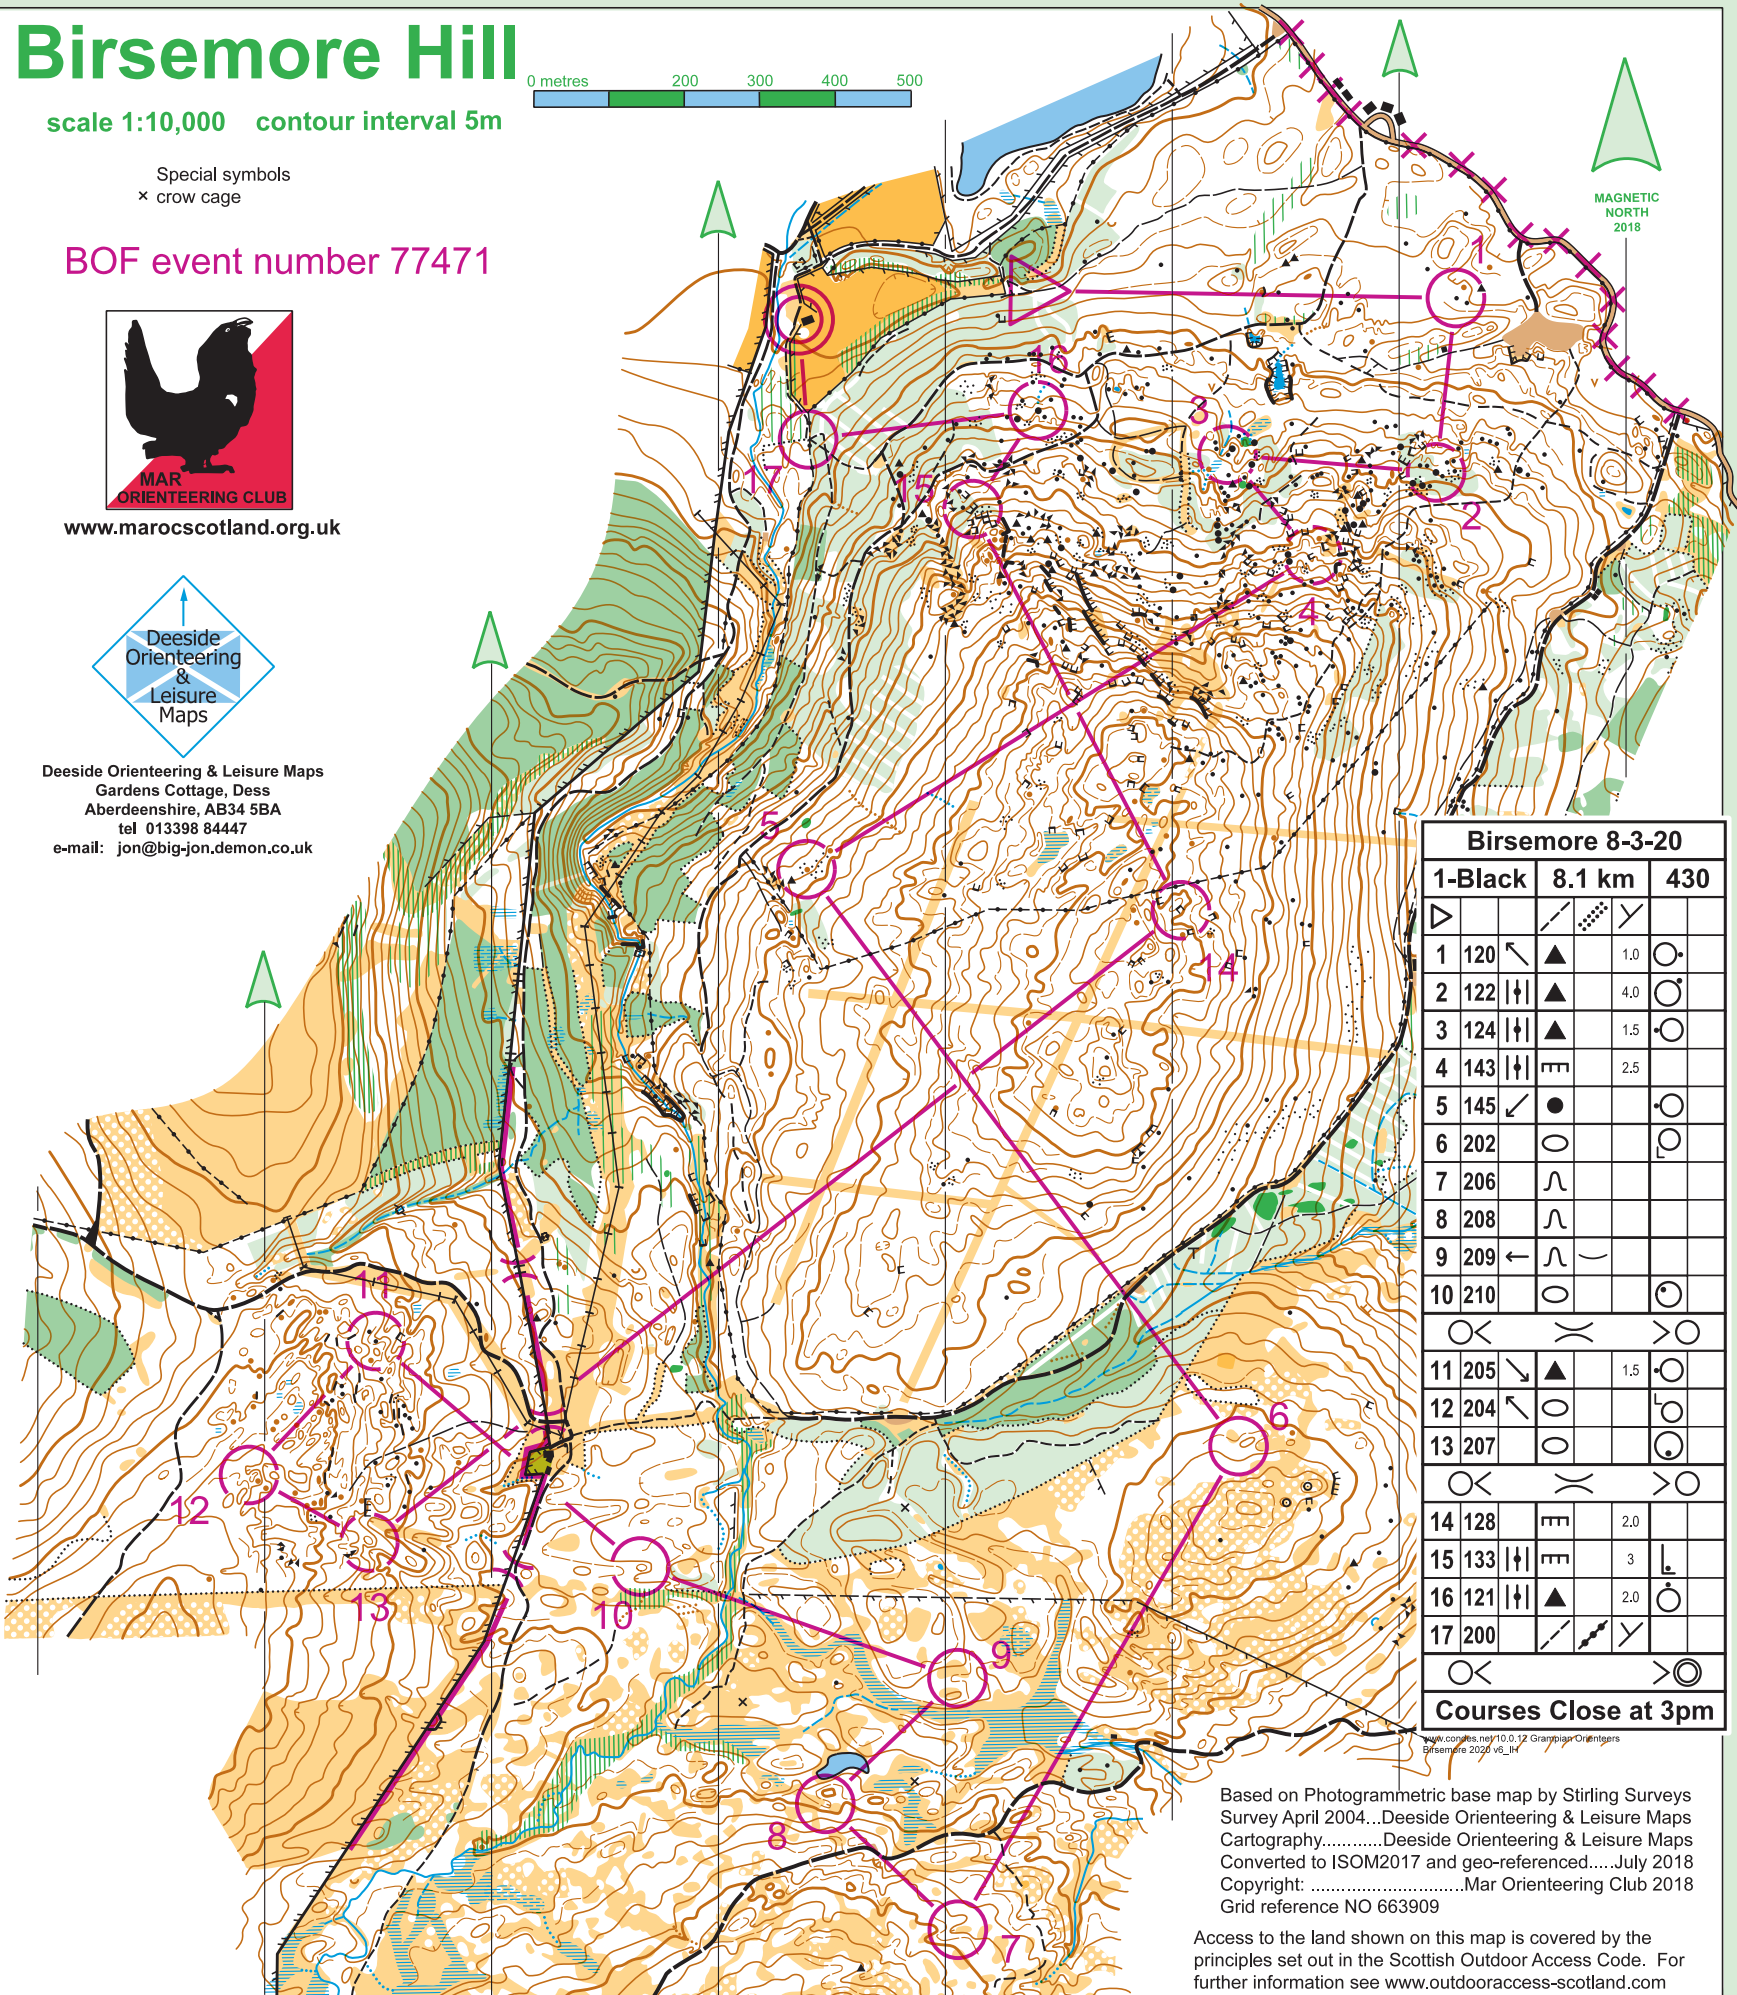

Birsemore Hill

scale 1:10,000 contour interval 5m

Special symbols
x crow cage

BOF event number 77471

www.maroscotland.org.uk

Deeside Orienteering & Leisure Maps
Gardens Cottage, Dess
Aberdeenshire, AB34 5BA
tel 013398 84447
e-mail: jon@big-jon.demon.co.uk

MAGNETIC
NORTH
2018

Birsemore 8-3-20				
1-Black	8.1 km	430		
1	120	↘	▲	1.0
2	122		▲	4.0
3	124		▲	1.5
4	143		▩	2.5
5	145	↘	●	
6	202	○		○
7	206	∩		
8	208	∩		
9	209	←	∩	∩
10	210	○		○
		○	×	○
11	205	↘	▲	1.5
12	204	↘	○	○
13	207	○		○
		○	×	○
14	128	▩	▩	2.0
15	133		▩	3
16	121		▲	2.0
17	200	↘	↘	
		○		○

Courses Close at 3pm

Based on Photogrammetric base map by Stirling Surveys Survey April 2004...Deeside Orienteering & Leisure Maps Cartography.....Deeside Orienteering & Leisure Maps Converted to ISOM2017 and geo-referenced.....July 2018 Copyright:Mar Orienteering Club 2018 Grid reference NO 663909

Access to the land shown on this map is covered by the principles set out in the Scottish Outdoor Access Code. For further information see www.outdooraccess-scotland.com

Birsemore Hill

scale 1:10,000 contour interval 5m