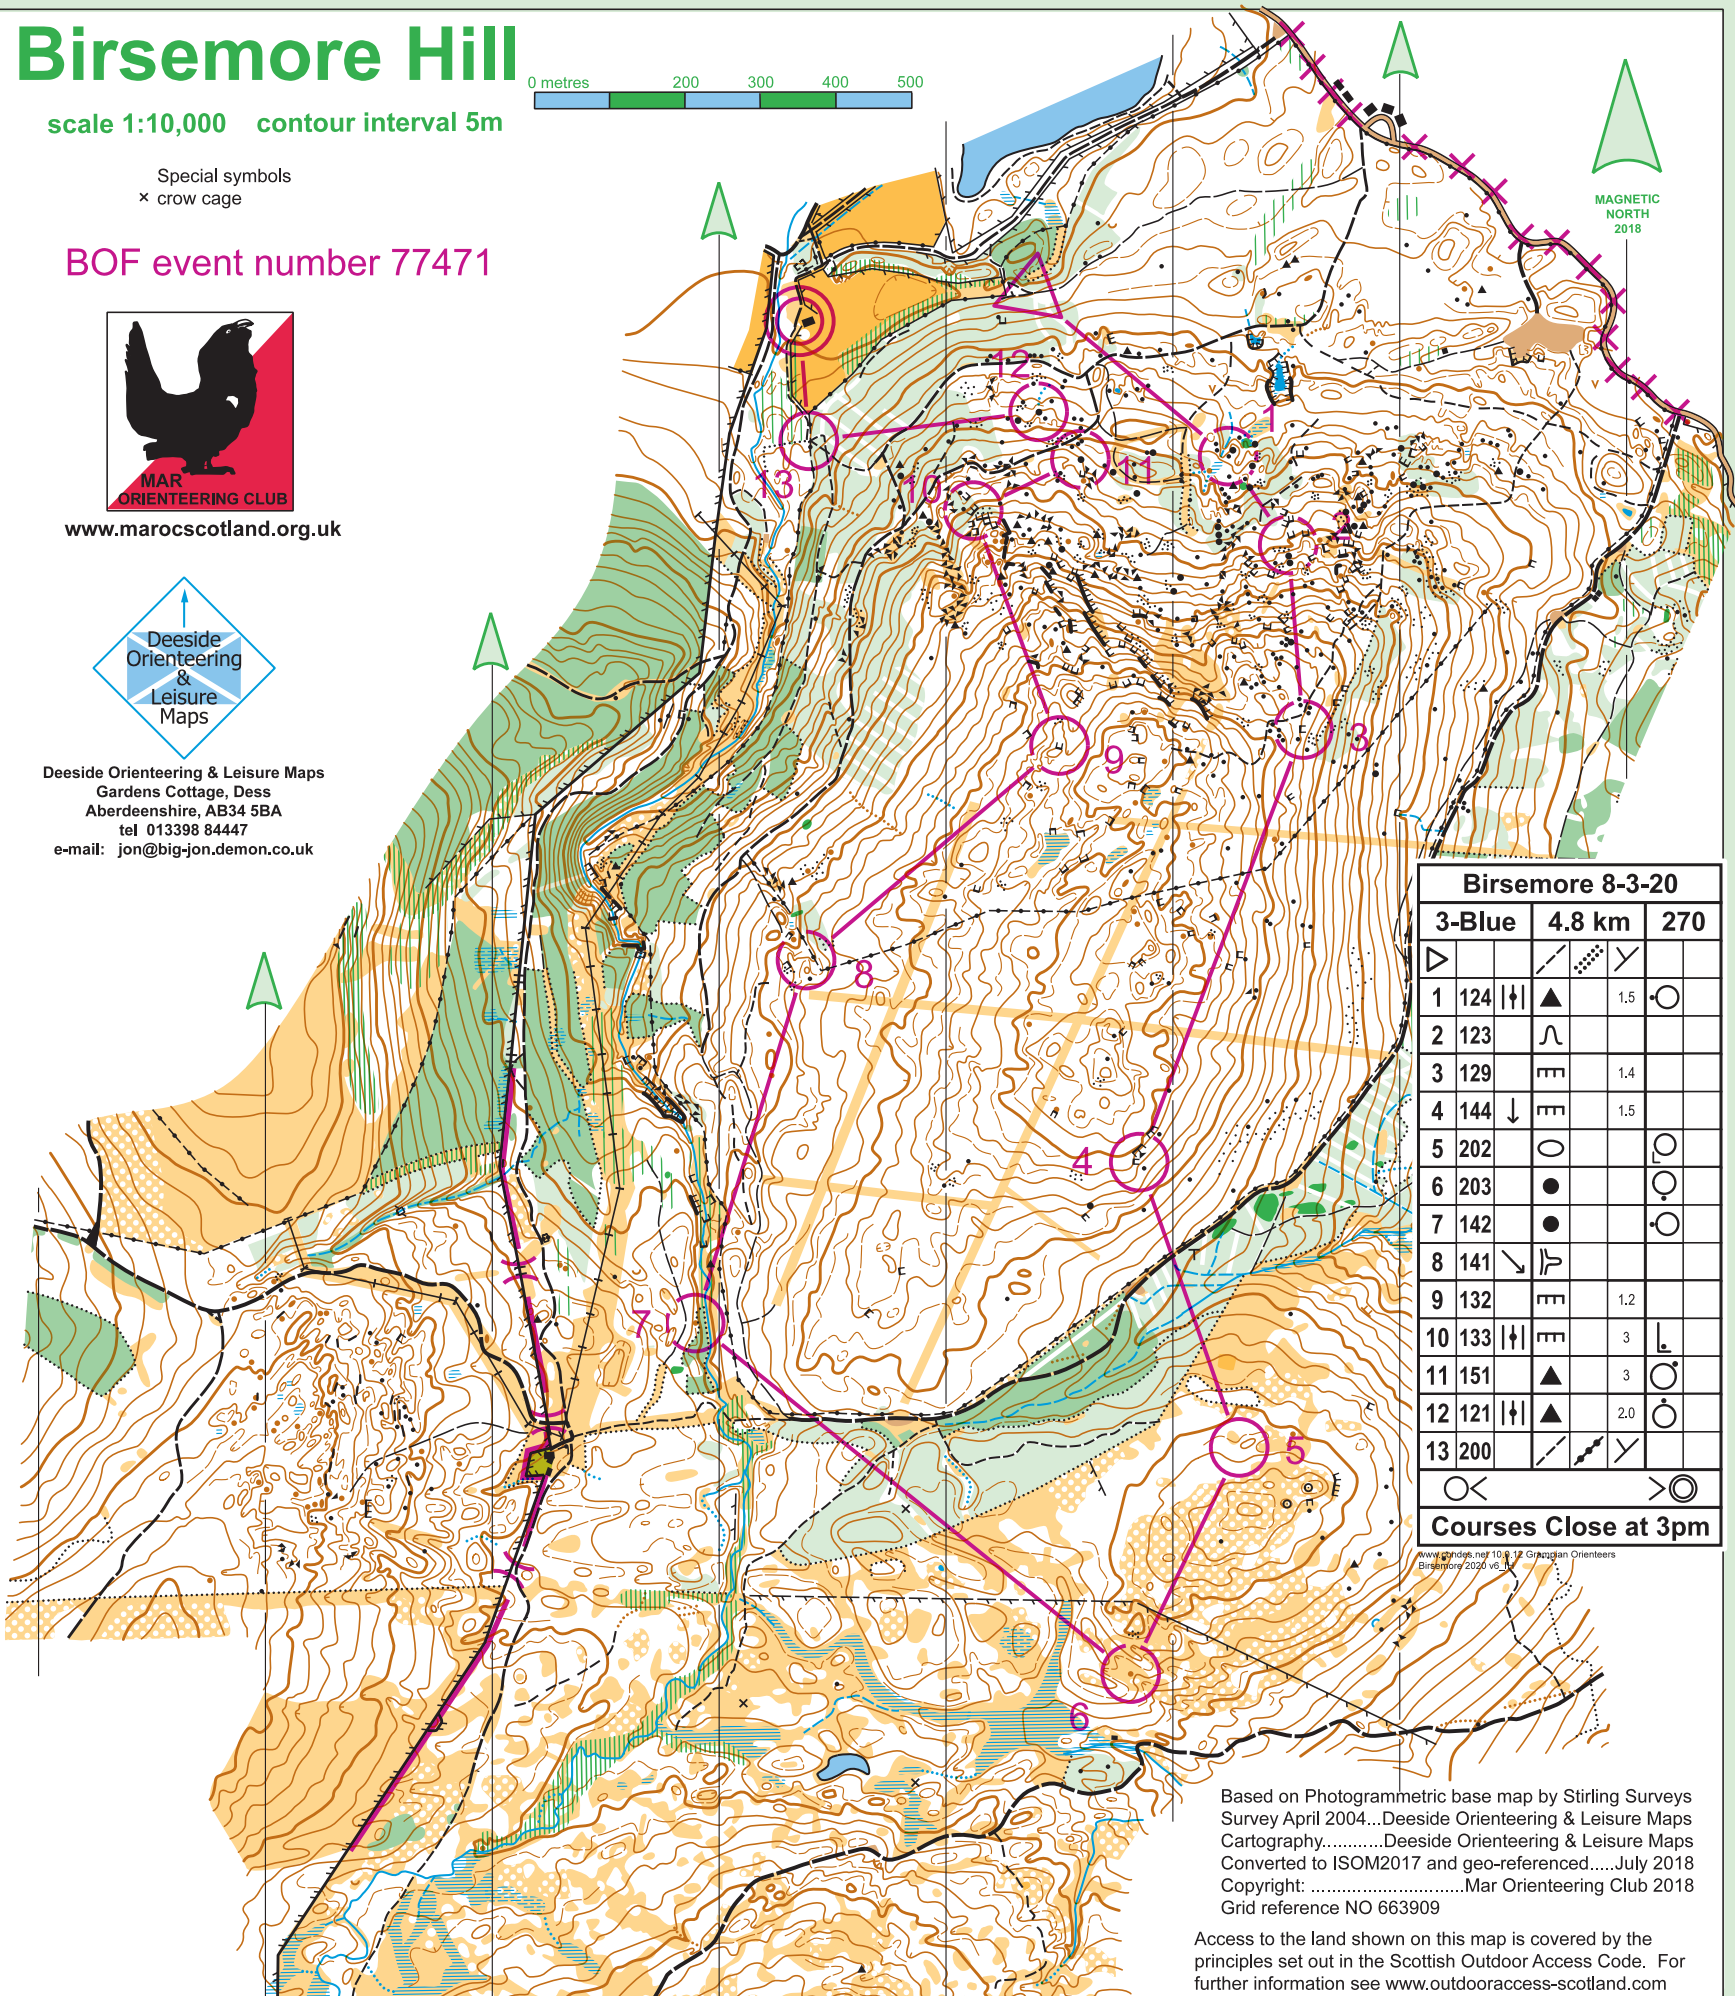

Birsemore Hill

scale 1:10,000 contour interval 5m

Special symbols
× crow cage

BOF event number 77471

www.maroscotland.org.uk

Deeside Orienteering & Leisure Maps
Gardens Cottage, Dess
Aberdeenshire, AB34 5BA
tel 013398 84447
e-mail: jon@big-jon.demon.co.uk

MAGNETIC NORTH 2018

Birsemore 8-3-20				
	3-Blue	4.8 km	270	
	▷	↘	↙	
1	124	↑↑	▲	1.5
2	123		∩	
3	129		≡	1.4
4	144	↓	≡	1.5
5	202		○	
6	203		●	
7	142		●	
8	141	↘	∩	
9	132		≡	1.2
10	133	↑↑	≡	3
11	151		▲	3
12	121	↑↑	▲	2.0
13	200		↘	
	○			○

Courses Close at 3pm

Based on Photogrammetric base map by Stirling Surveys Survey April 2004...Deeside Orienteering & Leisure Maps Cartography.....Deeside Orienteering & Leisure Maps Converted to ISOM2017 and geo-referenced.....July 2018 Copyright: .....Mar Orienteering Club 2018 Grid reference NO 663909

Access to the land shown on this map is covered by the principles set out in the Scottish Outdoor Access Code. For further information see www.outdooraccess-scotland.com